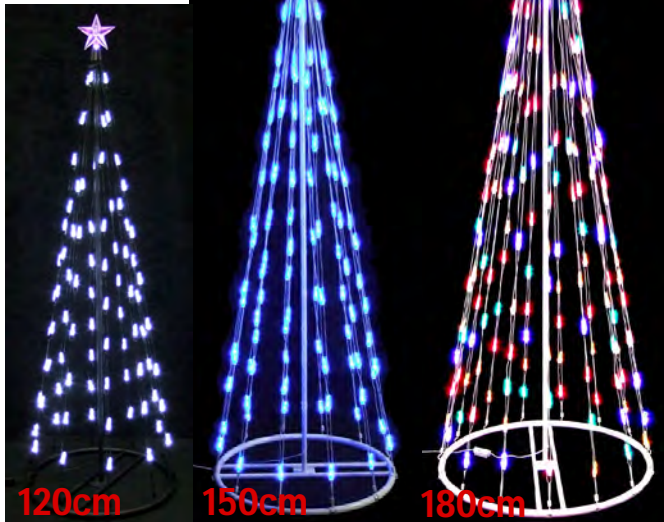

LED TREE

TOWER LED

120cm \12800 150cm \12800 180cm \15800

WHITE LED
120 \12800
150 \14800
180 \16800
210 \19800
240 \22800

BLUE LED
120 \9800
150 \12800
180 \14800
210 \16800
240 \19800

MIX LED
120 \11800(8)
150 \12800(6)
180 \15800(6)
210 \18800(4)
240 \19800(4)

FIBERGLASS LED-TREE

60cm-MULTI-100LED
\19800(2)

FIBERGLASS LED-TREE

A-95cm95LED
RED\22800
BLUE\26800
WHITE\32800

B-95cm95LED
RED\19800
BLUE\24800
WHITE\29800

REINDEER
30-BLUE-LED
\9800(2P-60X40X12cm)

SNOWMAN
30-WHITE-LED
\9800(2P-52X31X19cm)

SPECIAL
87X 48
\6980

BEST TREE
108X 46
\12800

RED SANTA
60X47X28
\7800

SNOWMAN
70X37X33
\14800